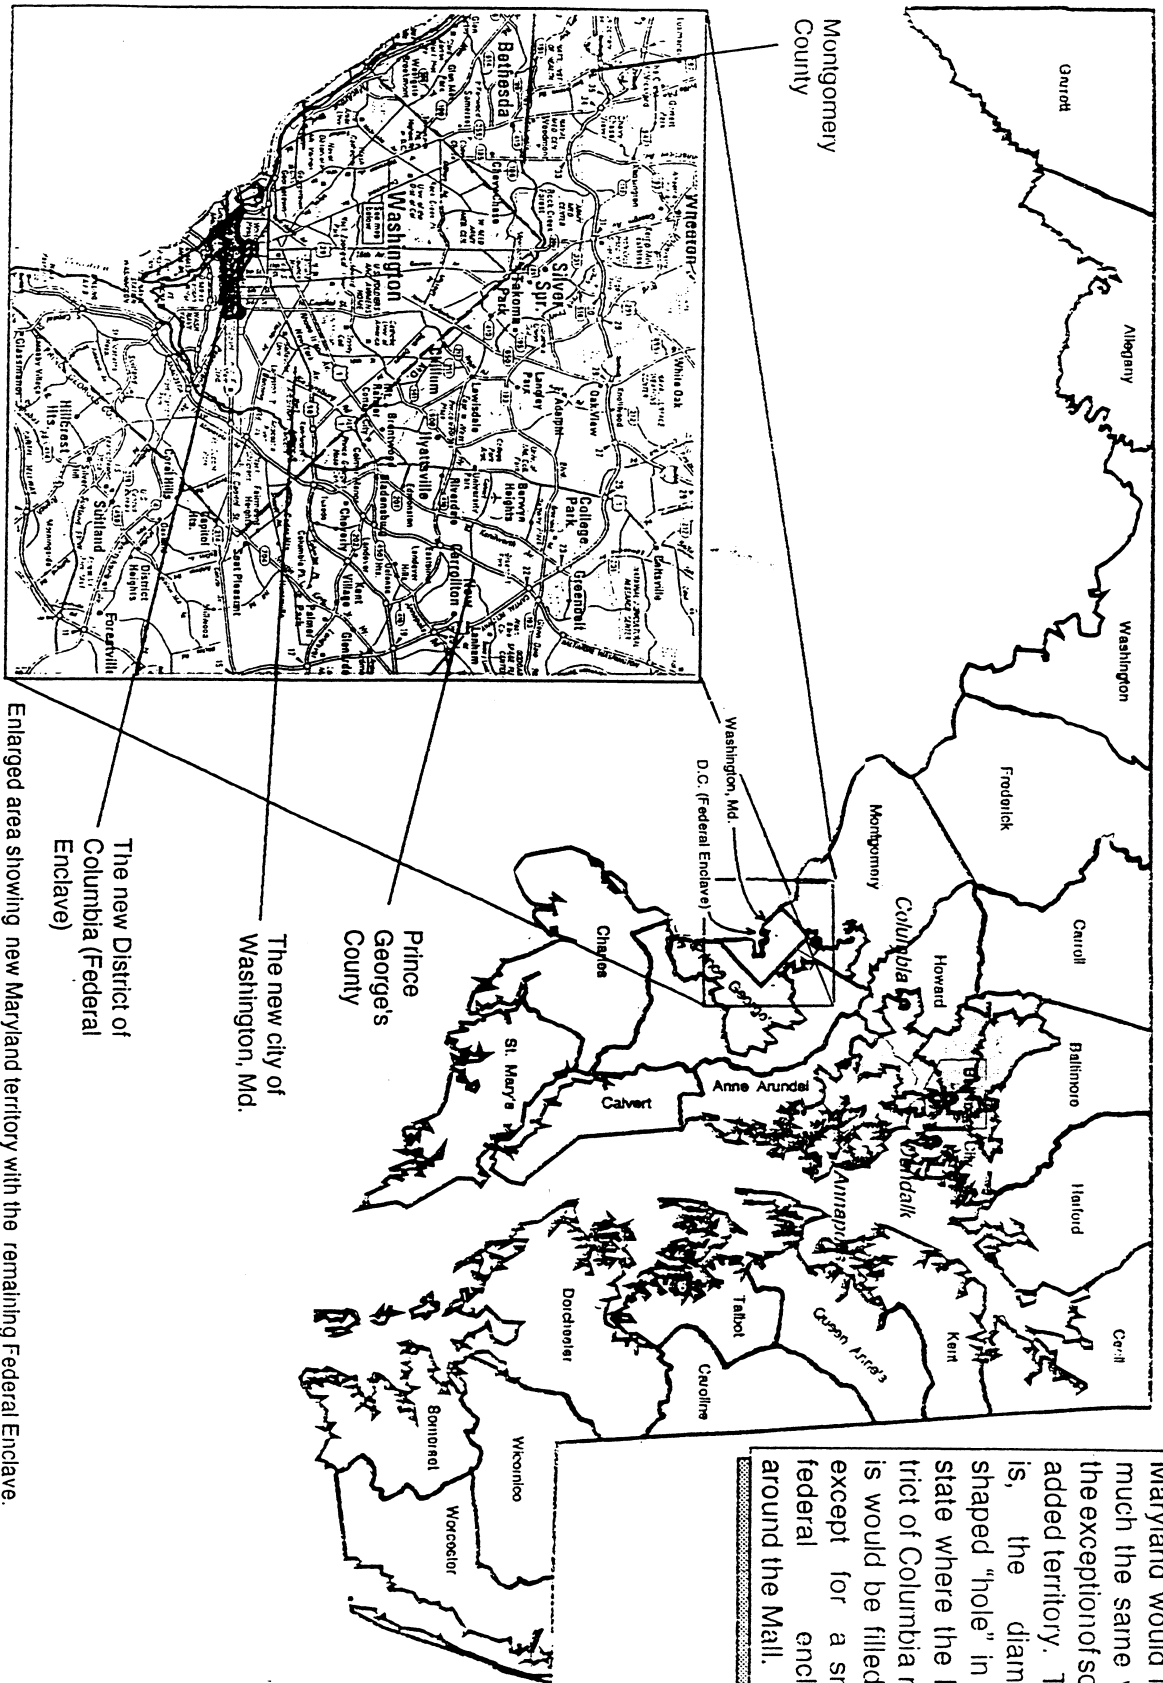

Exhibit 4

WHAT WOULD IT LOOK LIKE?

Enlarged area showing new Maryland territory with the remaining Federal Enclave.

The new District of Columbia (Federal Enclave)

The new city of Washington, Md.

Prince George's County

Maryland would look much the same with the exception of some added territory. That is, the diamond shaped "hole" in the state where the District of Columbia now is would be filled in, except for a small federal enclave around the Mall.